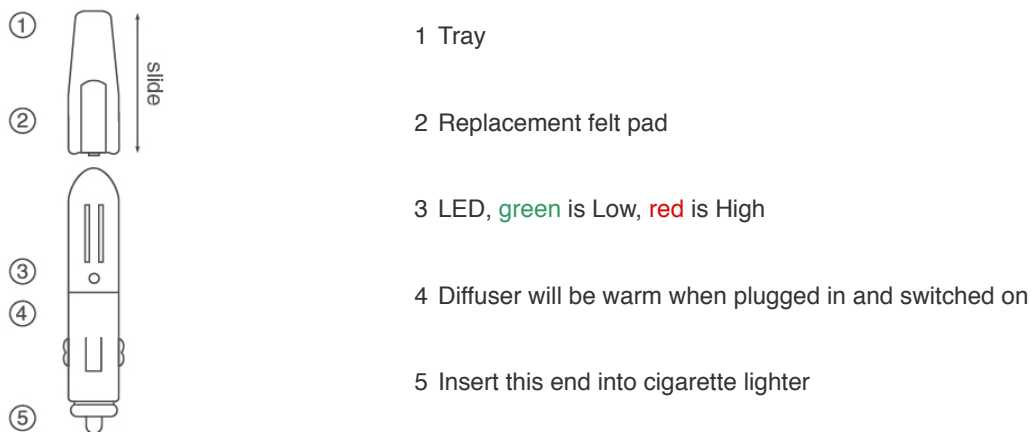

AromaTech International
 605-788 Hamilton Str.
 Vancouver, BC, V6B 0E9
 Canada

Model	Arodrive
Dimensions Diameter x L in mm	20 x 102
Weight	24 grams
Finish	Anodised
Color	Silver, black, blue & Multi colour
Material	Plastic
Power Supply	12 Volts DC
Watt	High: 80mA
Watt	Low: 66mA
Adjustable output	Yes: low and high
Designed in	Australia

All features and technical data subject to change without notice.

Copyright © 2008 AromaTech International. All rights reserved.

- 1 Tray
- 2 Replacement felt pad
- 3 LED, green is Low, red is High
- 4 Diffuser will be warm when plugged in and switched on
- 5 Insert this end into cigarette lighter

Instructions:

1. slide tray out of the diffuser and insert one replacement pad into the tray.
2. slide tray back into diffuser.
3. insert diffuser into car cigarette lighter.
4. customise your fragrance level with the 3 stage switch (off, low, high)
5. allow 3-5 minutes for optimal diffusion
6. when on , diffuser will become warm